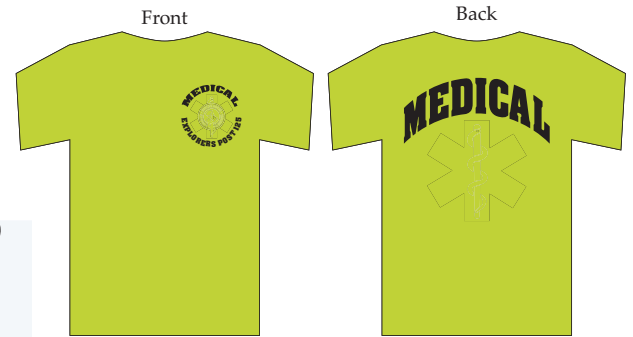

EXPLORERS Post 125

Central Bucks EMS

SAFETY GREEN STANDBY SHIRTS

Name _____

Quantity	Style	Size	Each	Total
	T-shirt (no pocket) (S-XL)		\$10.00	
	(2XL or Larger)		\$12.50	
	Long Sleeve Shirt (S-XL)		\$16.00	
	(2XL or Larger)		\$18.50	
	Crew Neck Sweat Shirt (S-XL) - Standard Weight		\$17.50	
	(2XL or Larger)		\$20.00	
	Crew Neck Sweat Shirt (S-XL) - Heavy Weight		\$20.00	
	(2XL or Larger)		\$22.50	
	Hoodie Sweat Shirt (S-XL) - Standard Weight		\$25.50	
	(2XL or Larger)		\$28.50	
	Hoodie Sweat Shirt (S-XL) - Heavy Weight		\$29.50	
	(2XL or Larger)		\$32.50	
	Zippered Sweat Shirt (S-XL) - Standard Weight		\$32.50	
	(2XL or Larger)		\$36.25	
	Zippered Sweat Shirt (S-XL) - Heavy Weight		\$34.50	
	(2XL or Larger)		\$37.75	
			TOTAL	